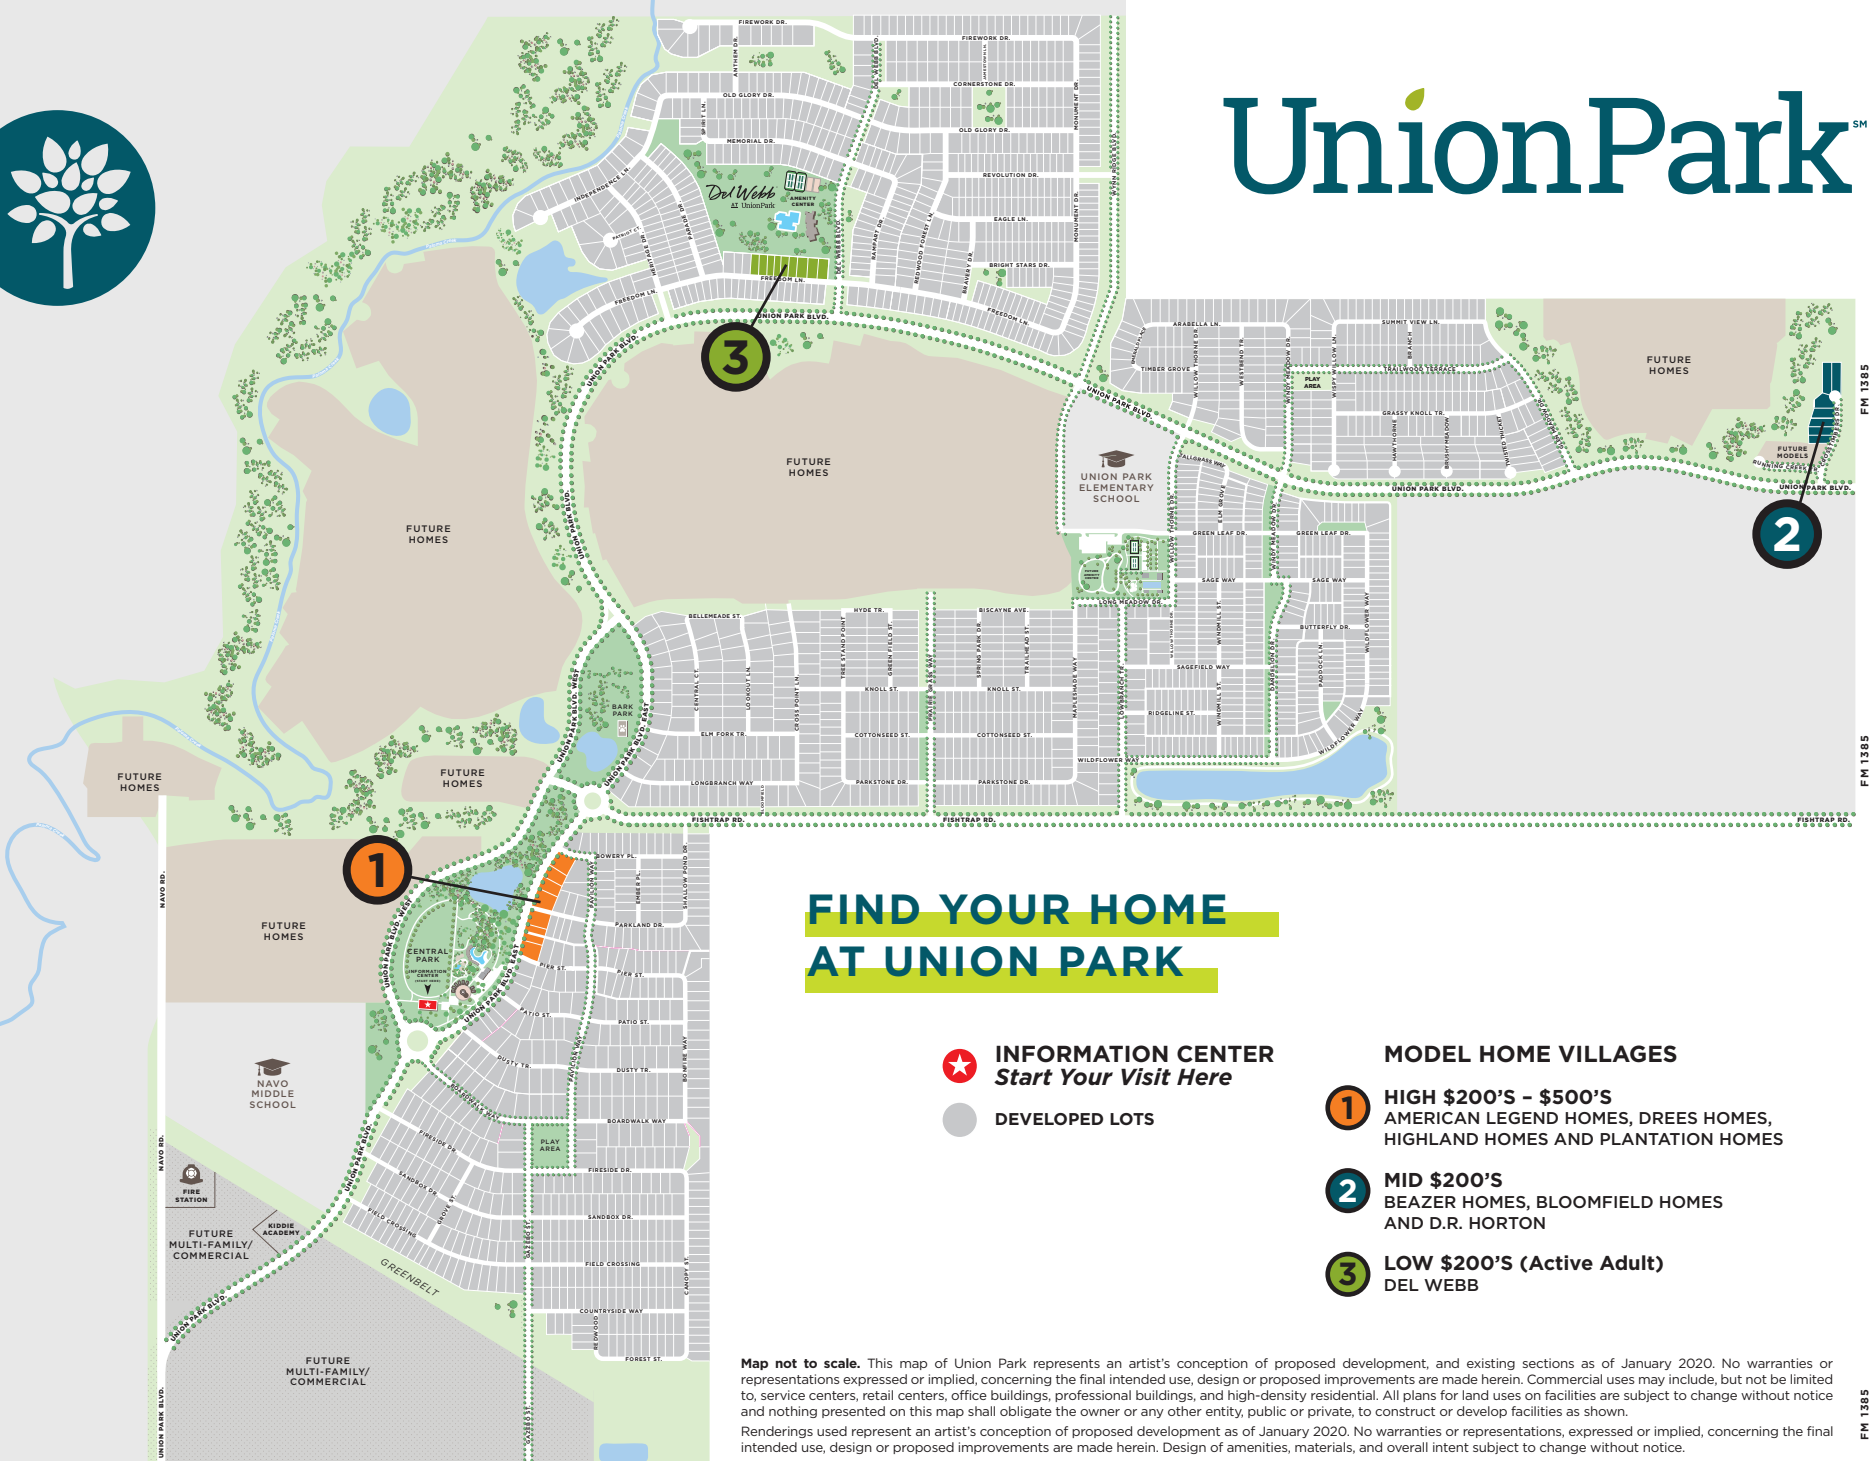

UnionParkSM

FIND YOUR HOME AT UNION PARK

-  **INFORMATION CENTER**
Start Your Visit Here
-  **DEVELOPED LOTS**

- MODEL HOME VILLAGES**
- 1 HIGH \$200'S - \$500'S**
AMERICAN LEGEND HOMES, DREES HOMES, HIGHLAND HOMES AND PLANTATION HOMES
- 2 MID \$200'S**
BEAZER HOMES, BLOOMFIELD HOMES AND D.R. HORTON
- 3 LOW \$200'S (Active Adult)**
DEL WEBB

Map not to scale. This map of Union Park represents an artist's conception of proposed development, and existing sections as of January 2020. No warranties or representations expressed or implied, concerning the final intended use, design or proposed improvements are made herein. Commercial uses may include, but not be limited to, service centers, retail centers, office buildings, professional buildings, and high-density residential. All plans for land uses on facilities are subject to change without notice and nothing presented on this map shall obligate the owner or any other entity, public or private, to construct or develop facilities as shown.